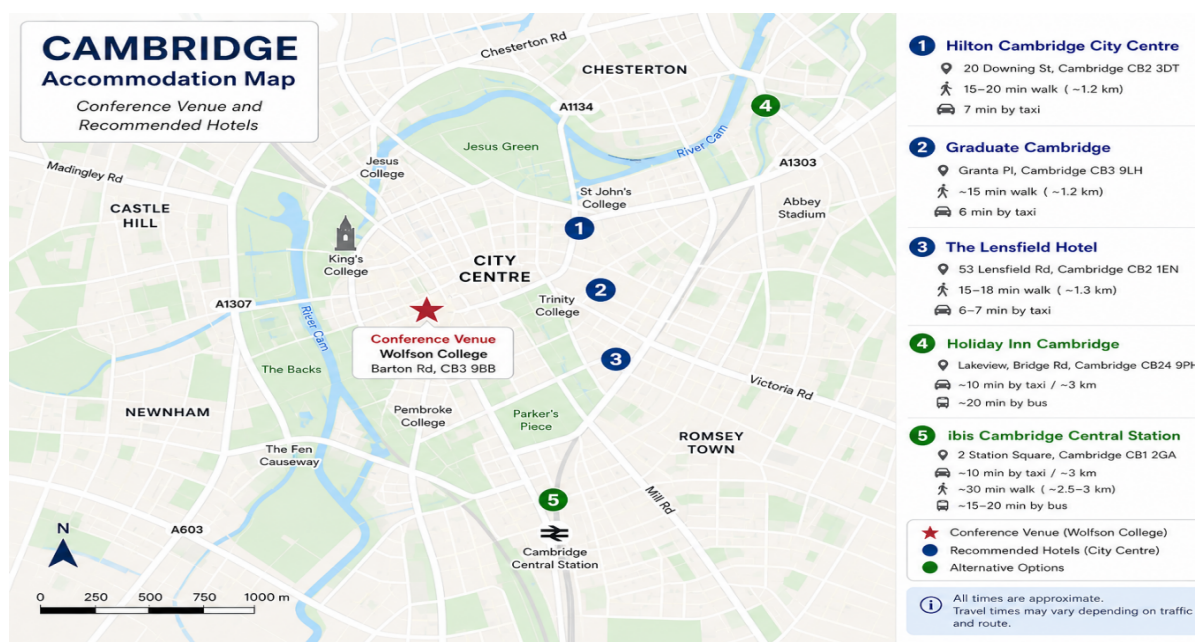

Wolfson College offers a quiet and comfortable environment, with convenient access to the conference venue and Cambridge city centre, making it well suited for both accommodation and informal academic interaction.

Other College Accommodation

Information on accommodation in other colleges will be released in due course. Please stay tuned for further updates.

Recommended Nearby Hotels

Participants may also choose to stay at nearby hotels according to their preferences. The following options are provided for reference:

- Hilton Cambridge City Centre
- Graduate Cambridge
- The Lensfield Hotel
- Holiday Inn Cambridge
- ibis Cambridge Central Station

Notes

- Accommodation in Cambridge is in high demand; early booking is strongly recommended.
- Hotel rates and availability are subject to change and should be confirmed at the time of booking.
- Please check cancellation policies in advance.