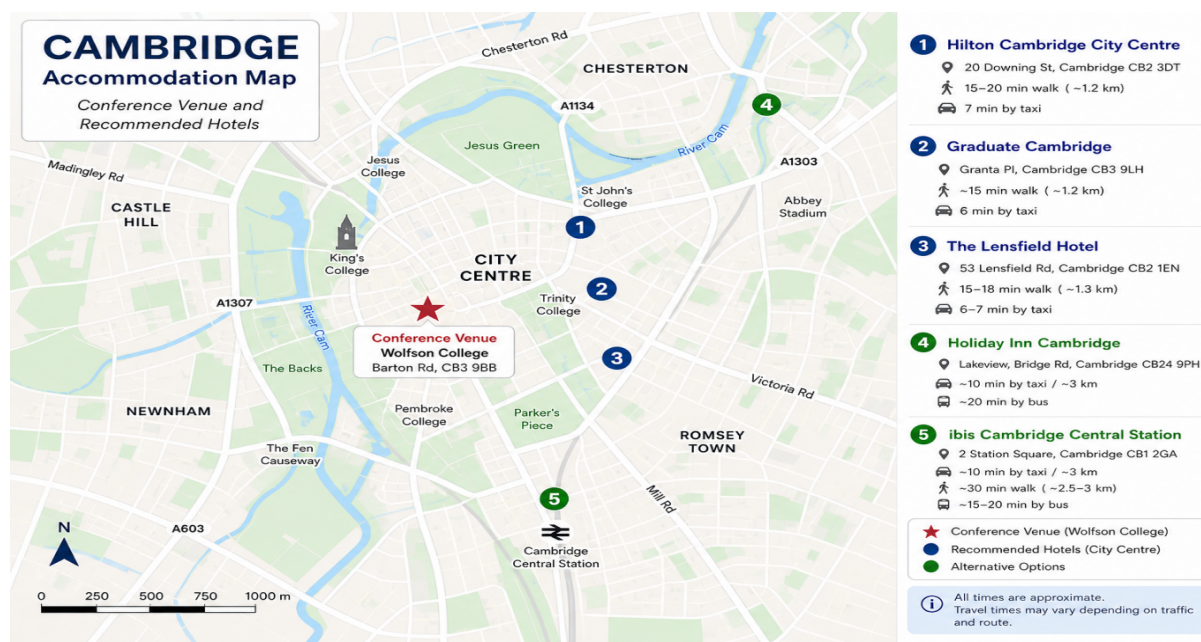

Wolfson College offers a quiet and comfortable environment, with convenient access to the conference venue and Cambridge city centre, making it well suited for both accommodation and informal academic interaction.

Other College Accommodation

Information on accommodation in other colleges will be released in due course. Please stay tuned for further updates.

Recommended Nearby Hotels

Participants may also choose to stay at nearby hotels according to their preferences. The following options are provided for reference:

- Hilton Cambridge City Centre
- Graduate Cambridge
- The Lensfield Hotel
- Holiday Inn Cambridge
- ibis Cambridge Central Station

Notes

- Accommodation in Cambridge is in high demand; early booking is strongly recommended.
- Hotel rates and availability are subject to change and should be confirmed at the time of booking.